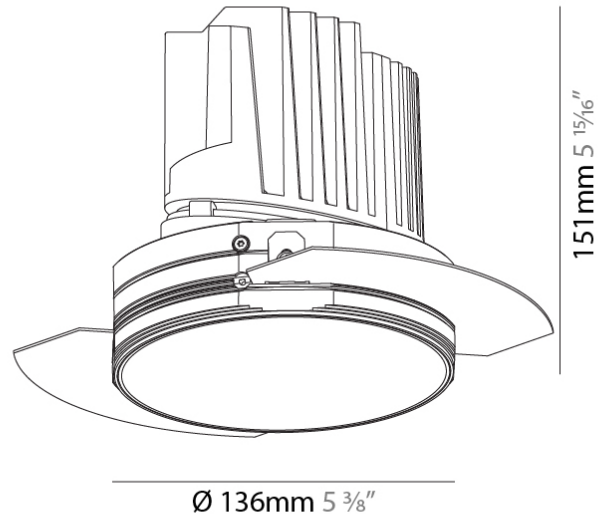

ELECTRICAL

Lamp Type: LED (Zhaga Standard)
Input Wattage (W): 13.2 / 16.5
Total Output Wattage (W): 12.1 / 14.7
Dimming: Tri-Mode (Non-Dimming and Phase Dimming (120Vac only) and 0-10V Dimming)
Driver Included: No
Driver Location: Recessed Housing
Driver Type: Constant Current - Universal
Driver Class: Class 2
Housing: See components
Input Voltage (V): 120 - 277
Constant Current (MA): 350

LED

Number of LEDs: 1
Color Temperature (°K): 2700 / 3000 / 3500 / 4000
Max. Delivered Lumen (lm): 814 / 877 / 911 / 930
Nominal Lumen (lm): 1246 / 1342 / 1396 / 1424
CRI: >90 CRI
Efficiency (%): 90.5
Lamp Life (hrs): 50000
Upon Request: RGB-W Tunable White Special Color Temperature Special LED

OPTICAL

Reflector°: 10
Optic°: Lens Pack - No Lens / Linear Spread Lens / Honeycomb / Spread Lens
Upon Request: Special Beam Angles

RATINGS AND CERTIFICATIONS

382, F 416-247-9319, www.zaneen.com

Created by Interchange for North American Standards at the end of the existing Model #. For assistance on 'custom' specifications, contact zteam@zaneen.com. In a constant effort to supply the best product, we reserve the right to change specifications or materials without notice. The most recent specification sheets are found at zaneen.com

IP rating: IP20