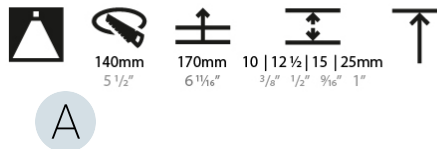

ELECTRICAL

Lamp Type: LED (Zhaga Standard)
Input Wattage (W): 13.2 / 16.5
Total Output Wattage (W): 12.1 / 14.7
Dimming: Tri-Mode (Non-Dimming and Phase Dimming (120Vac only) and 0-10V Dimming)
Driver Included: No
Driver Location: Recessed Housing
Driver Type: Constant Current - Universal
Driver Class: Class 2
Housing: See components
Input Voltage (V): 120 - 277
Constant Current (MA): 350

LED

Number of LEDs: 1
Color Temperature (°K): 2700 / 3000 / 3500 / 4000
Max. Delivered Lumen (lm): 814 / 877 / 911 / 930
Nominal Lumen (lm): 1246 / 1342 / 1396 / 1424
CRI: >90 CRI
Efficiency (%): 90.5
Lamp Life (hrs): 50000
Upon Request: RGB-W Tunable White Special Color Temperature Special LED

OPTICAL

Reflector°: 10
Optic°: Lens Pack - No Lens / Linear Spread Lens / Honeycomb / Spread Lens
Upon Request: Special Beam Angles

RATINGS AND CERTIFICATIONS

382, F 416-247-9319, www.zaneen.com

Created by Interchange for North American Standards at the end of the existing Model #. For assistance on 'custom' specifications, contact zteam@zaneen.com. In a constant effort to supply the best product, we reserve the right to change specifications or materials without notice. The most recent specification sheets are found at zaneen.com

IP rating: IP20