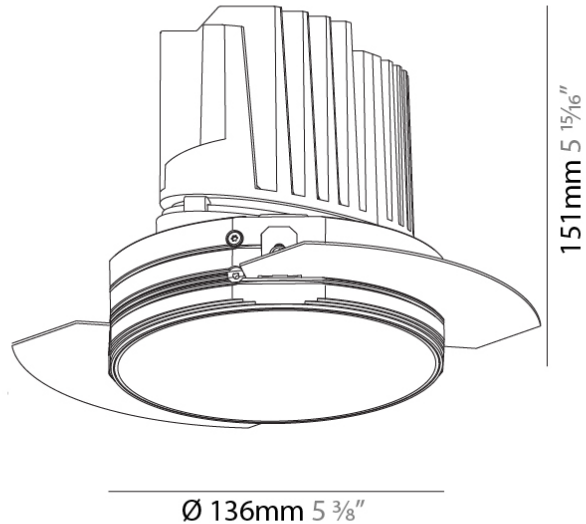

ELECTRICAL

Lamp Type: LED (Zhaga Standard)
Input Wattage (W): 28
Total Output Wattage (W): 26.4
Dimming: Tri-Mode (Non-Dimming and Phase Dimming (120Vac only) and 0-10V Dimming)
Driver Included: No
Driver Location: Recessed Housing
Driver Type: Constant Current - Universal
Driver Class: Class 2
Housing: See components
Input Voltage (V): 120 - 277
Constant Current (MA): 700

LED

Number of LEDs: 1
Color Temperature (°K): 2700 / 3000 / 3500 / 4000
Max. Delivered Lumen (lm): 2156 / 2244 / 2377 / 2425
Nominal Lumen (lm): 2909 / 3028 / 3208 / 2373
CRI: >90 CRI
Lamp Life (hrs): 50000
Upon Request: RGB-W Tunable White Special Color Temperature Special LED

OPTICAL

Reflector°: 18 / 34
Optic: Lens Pack - No Lens / Linear Spread Lens / Honeycomb / Spread Lens
Adjustability: Fixed
Upon Request: Special Beam Angles

RATINGS AND CERTIFICATIONS

382, F 416-247-9319, www.zaneen.com
Certified and tested for North American standards at the end of the existing Model #. For assistance on 'custom' specifications, contact zteam@zaneen.com.
In a constant effort to supply the best product, we reserve the right to change specifications or materials without notice. The most recent specification sheets are found at zaneen.com
IP rating: IP20